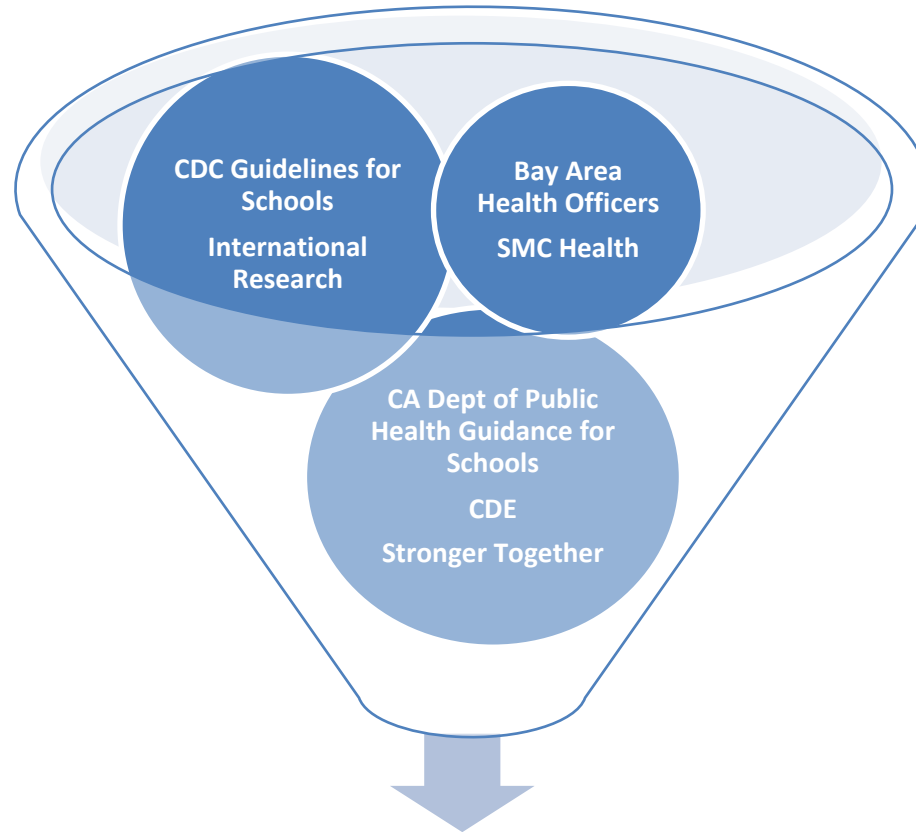

SMCSBA Town Hall

Nancy Magee, County Superintendent

July 20, 2020

SAN MATEO
COUNTY
OFFICE OF
EDUCATION

COVID-19 Global Pandemic 2020 to Date

- **JAN. 30:** The W.H.O. declared a global health emergency.
 - **FEB. 14:** France announced the first coronavirus death in Europe.
 - **FEB. 29:** The United States reported a death.
 - **MARCH 26:** The United States led the world in confirmed cases.
 - **MAY 27:** Coronavirus deaths in the U.S. surpassed 100,000.
- 

The Middle Path

**Educational / Social Emotional Needs
Children and Youth**

**COVID-19
Community Spread**

Anchoring in Science & Best Practices

San Mateo County

Pandemic Recovery Framework (PRF)

The Four Pillars